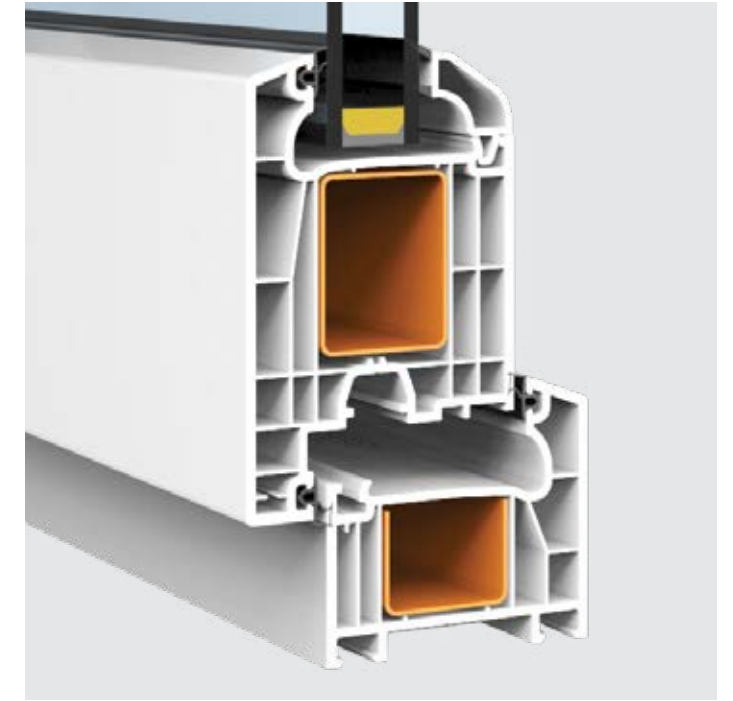

GRANADA KAPI SİSTEMLERİ

Profil et kalınlığı, odacık bölme bağlantılarının oluşturduğu tasarım tekniği ile darbeye karşı mukavemet oluşturan POLERPLAST kapı sistemleri.

POLERPLAST door systems, which creates resistance against impact, with profile wall thickness and design technique formed by the chamber partition connections.

سك الجدار الجانبي، تقنية التصميم التي يتم تشكيلها بواسطة وصلات تقسيم الغرفة، مما يخلق مقاومة ضد الصدمات
"أنظمة الأبواب" بوليستر بلاست POLERPLAST

Konforlu ve
uzun ömürlü
pvc kapı sistemleri...

Comfortable and
Durable
PVC Door Systems

ذات عمر طويل
مريحة و
أنظمة الأبواب البلاستيكية...